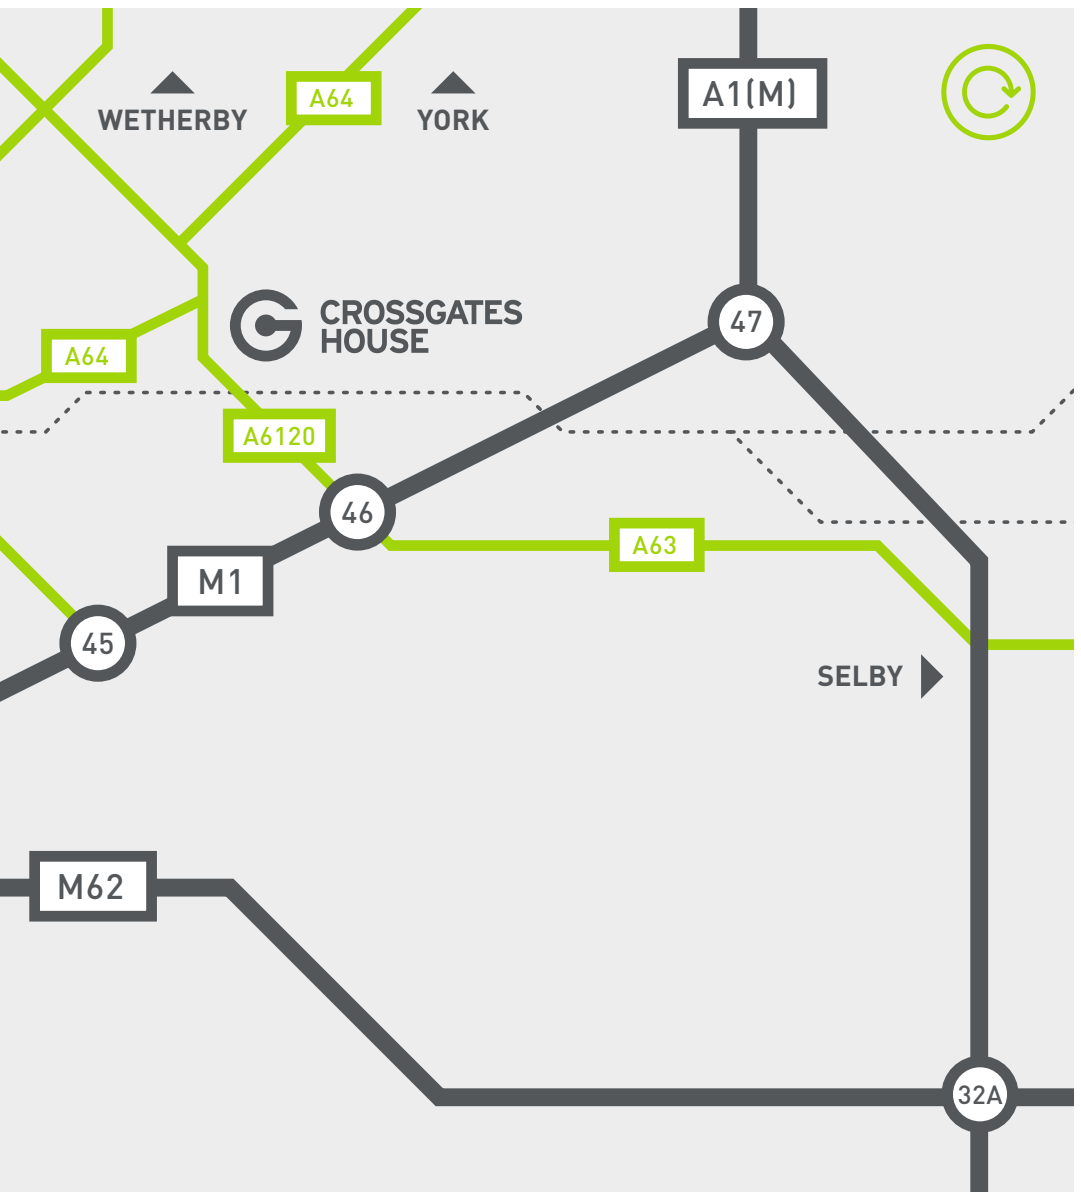

Travel booklet

Road // train // bus

Motorway connection

Public transport links

Local train station

On site parking

**CROSSGATES
HOUSE**

CROSSGATES | LEEDS | LS15 8ET

Crossgates House is in a great location approx 5 miles due east of Leeds city centre, adjacent to Crossgates train Station and approx 1.5 miles from Junction 46 of the M1 (A1) motorway.

Easily accessible by car from all directions, by rail (10 minutes from Leeds city centre) or by bus (several services passing by and stopping outside Crossgates House). The property is in an unrivalled location for public transport access.

Drive Times

- 15 minutes from Leeds city centre
- 5 minutes J46 M1 (A1)
- 35 minutes from York (via A64)

**CROSSGATES
HOUSE**

Key

-  Crossgates House
-  Office parking
-  Marks & Spencer
-  Route to carpark

Travelling by bus

Location	Travel Time
Leeds	25 mins
Bradford	1hr 10 mins
York	1 hr
Wetherby	1 hr
Selby	1 hr 10 mins

with a change at Leeds*

Bus Services

Nos 11, 11a, 40, 163, 166 bus services to and from Leeds city centre stopping outside Crossgates House (every 10 minutes)