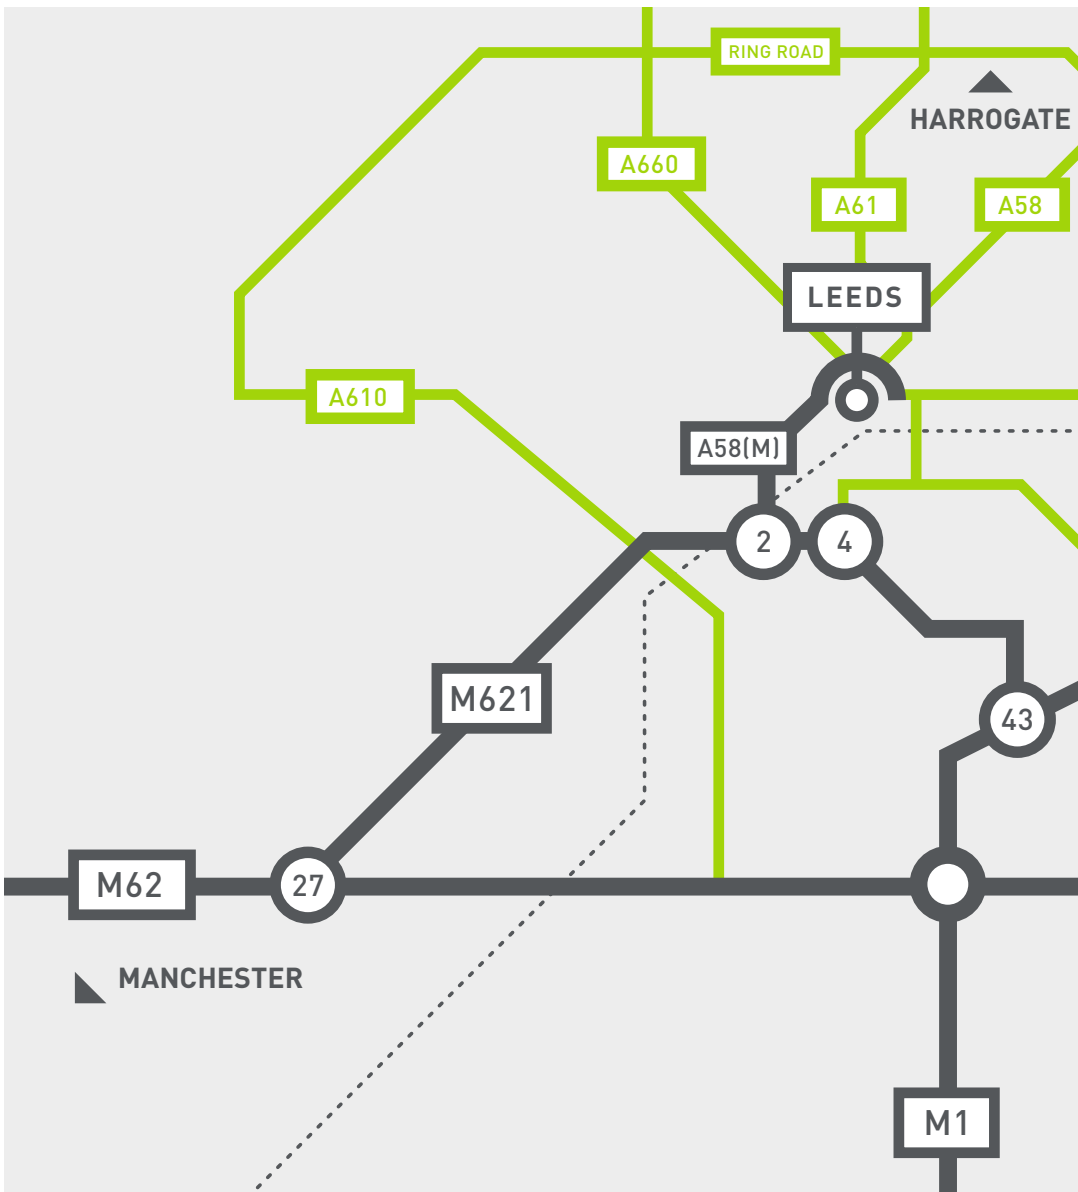

Travel booklet

Road // train // bus

Motorway connection

Public transport links

Local train station

On site parking

**CROSSGATES
HOUSE**

CROSSGATES | LEEDS | LS15 8ET

Crossgates House is in a great location approx 5 miles due east of Leeds city centre, adjacent to Crossgates train Station and approx 1.5 miles from Junction 46 of the M1 (A1) motorway.

Easily accessible by car from all directions, by rail (10 minutes from Leeds city centre) or by bus (several services passing by and stopping outside Crossgates House). The property is in an unrivalled location for public transport access.

Drive Times

- 15 minutes from Leeds city centre
- 5 minutes J46 M1 (A1)
- 35 minutes from York (via A64)

**CROSSGATES
HOUSE**

Key

-  Crossgates House
-  Office parking
-  Marks & Spencer
-  Route to carpark

Travelling by bus

Location	Travel Time
Leeds	25 mins
Bradford	1hr 10 mins
York	1 hr
Wetherby	1 hr
Selby	1 hr 10 mins

with a change at Leeds*

Bus Services

Nos 11, 11a, 40, 163, 166 bus services to and from Leeds city centre stopping outside Crossgates House (every 10 minutes)